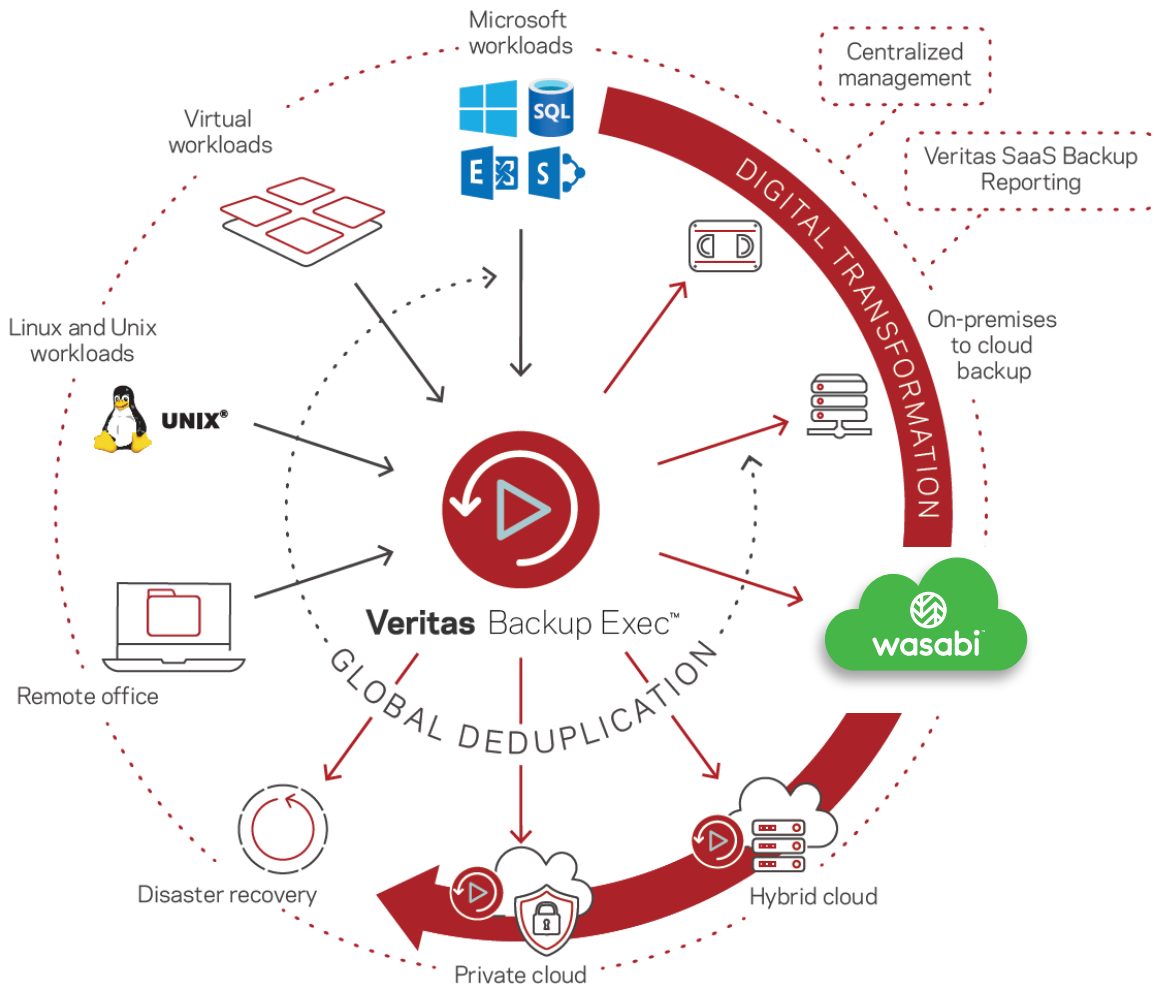

Storing infrequently accessed or archival data in the cloud can lower the overall cost of storage by reducing your reliance on expensive local storage hardware. Data kept in Wasabi can be accessed quickly and retrieved at no additional cost.

ABOUT WASABI

Wasabi provides simple, predictable and affordable hot cloud storage for businesses all over the world. It enables organizations to store and instantly access an infinite amount of data at 1/5th the price of the competition with no complex tiers or unpredictable egress fees. Trusted by tens of thousands of customers worldwide, Wasabi has been recognized as one of technology's fastest-growing and most visionary companies. Created by Carbonite co-founders and cloud storage pioneers David Friend and Jeff Flowers, Wasabi is a privately held company based in Boston.

©2021 Wasabi Technologies, Inc. All rights reserved. WASABI and the WASABI Logo are trademarks of Wasabi Technologies, Inc. and may not be used without permission of Wasabi Technologies, Inc. All other brand names mentioned herein are for identification purposes only and may be the trademarks of their respective holder(s).

Tel [1-844-WASABI-1](tel:1-844-WASABI-1)
Email info@wasabi.com

wasabi
hot cloud storage
www.wasabi.com